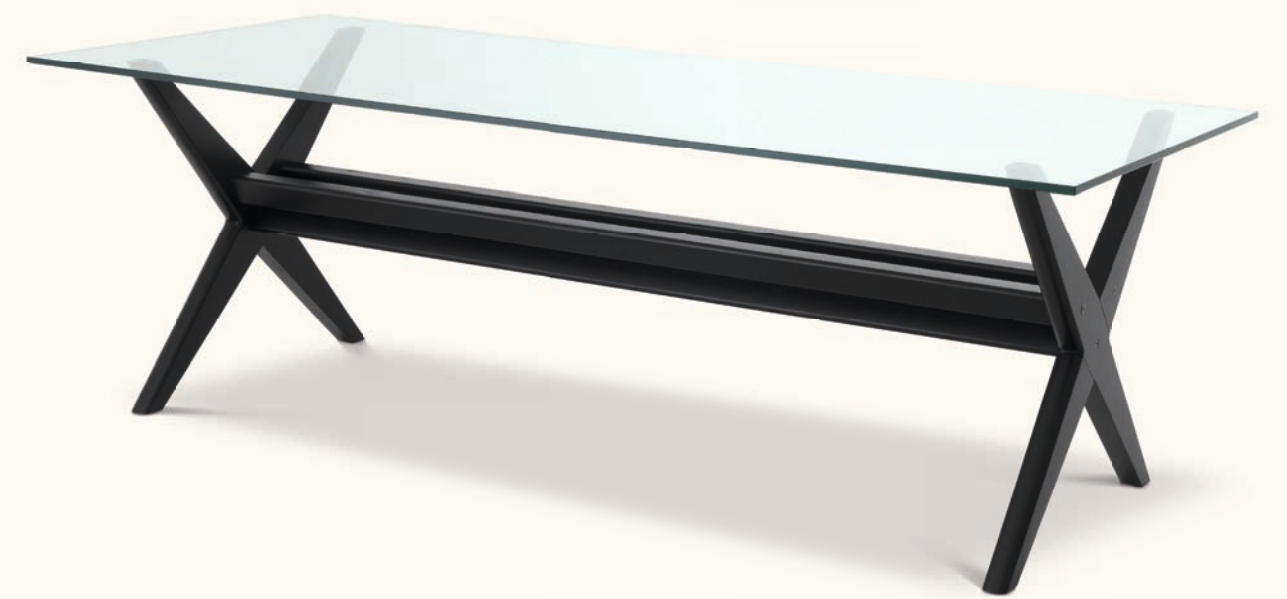

DISCOVER OUR TRIBUTE COLLECTION
IN CELEBRATION OF MINIMALISM

STOOL ARNAUD

STOOL STELLA

COFFEE TABLE MAYNOR

BENCH ARNAUD

DINING TABLE MAYNOR

DESK JULLIEN AND DINING CHAIR NICLAS

BAR AND COUNTER STOOL DAREAU

CHAIR AND SOFA MILO

DINING CHAIR FELIPPE

DINING CHAIR MATTEUS

BENCH DIONIS

STOOLS AND BAR STOOLS

STOOL STELLA S

Item no **114168**
Classic brown

STOOL STELLA S