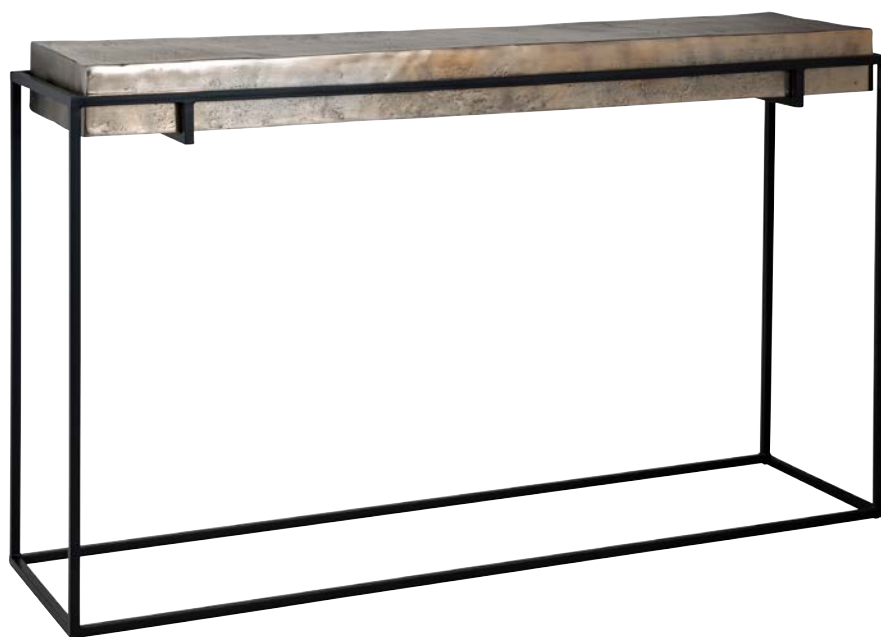

End table Bolder

61 x 43,5 x 43,5 cm
825071

COLLECTION BOLDER

Sofa table Bolder

60 x 55 x 35 cm
825074

End table Bolder set of 2

61/56 x 30/25 x 46/40 cm
825075

COLLECTION CALLOWAY

The Calloway collection has cast aluminum tops in a stunning champagne finish. Due to the manually casting process it has this one-of-a-kind look and feel to it. Subtle, black industrial iron frames ensure that your attention is fully caught by these beautiful tops.