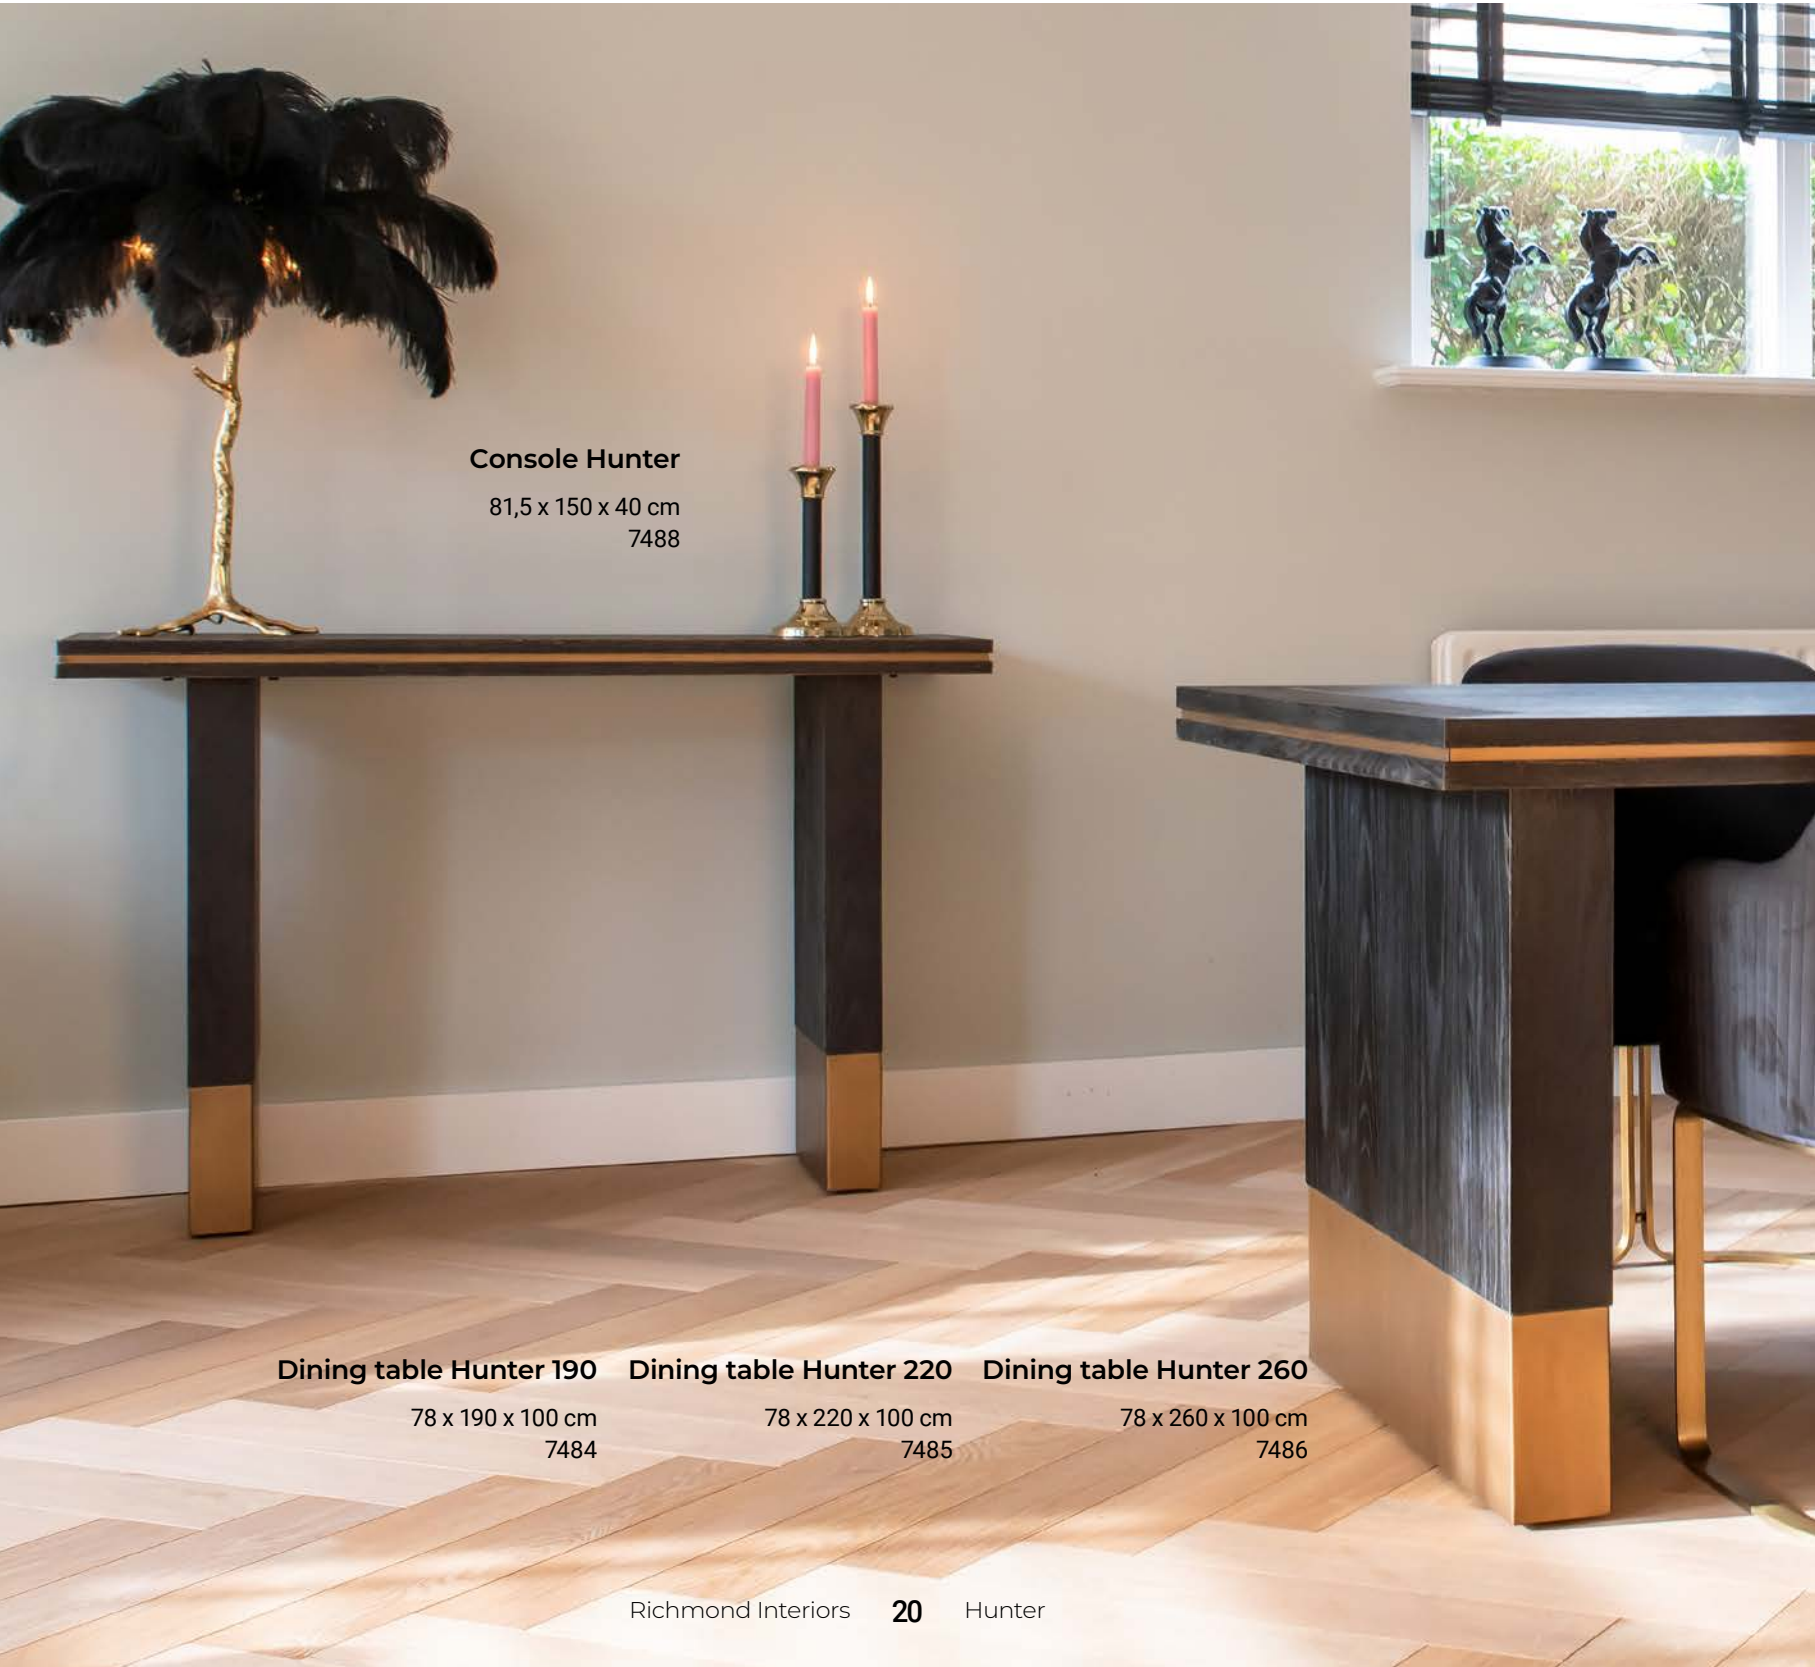

The robust Hunter collection is made of black oak combined with subtle details and handles of stainless steel in a brushed gold finish.

Coffee table Hunter

36 x 140 x 70 cm
7487

Desk Hunter 3-drawers

76 x 150 x 60 cm
7491