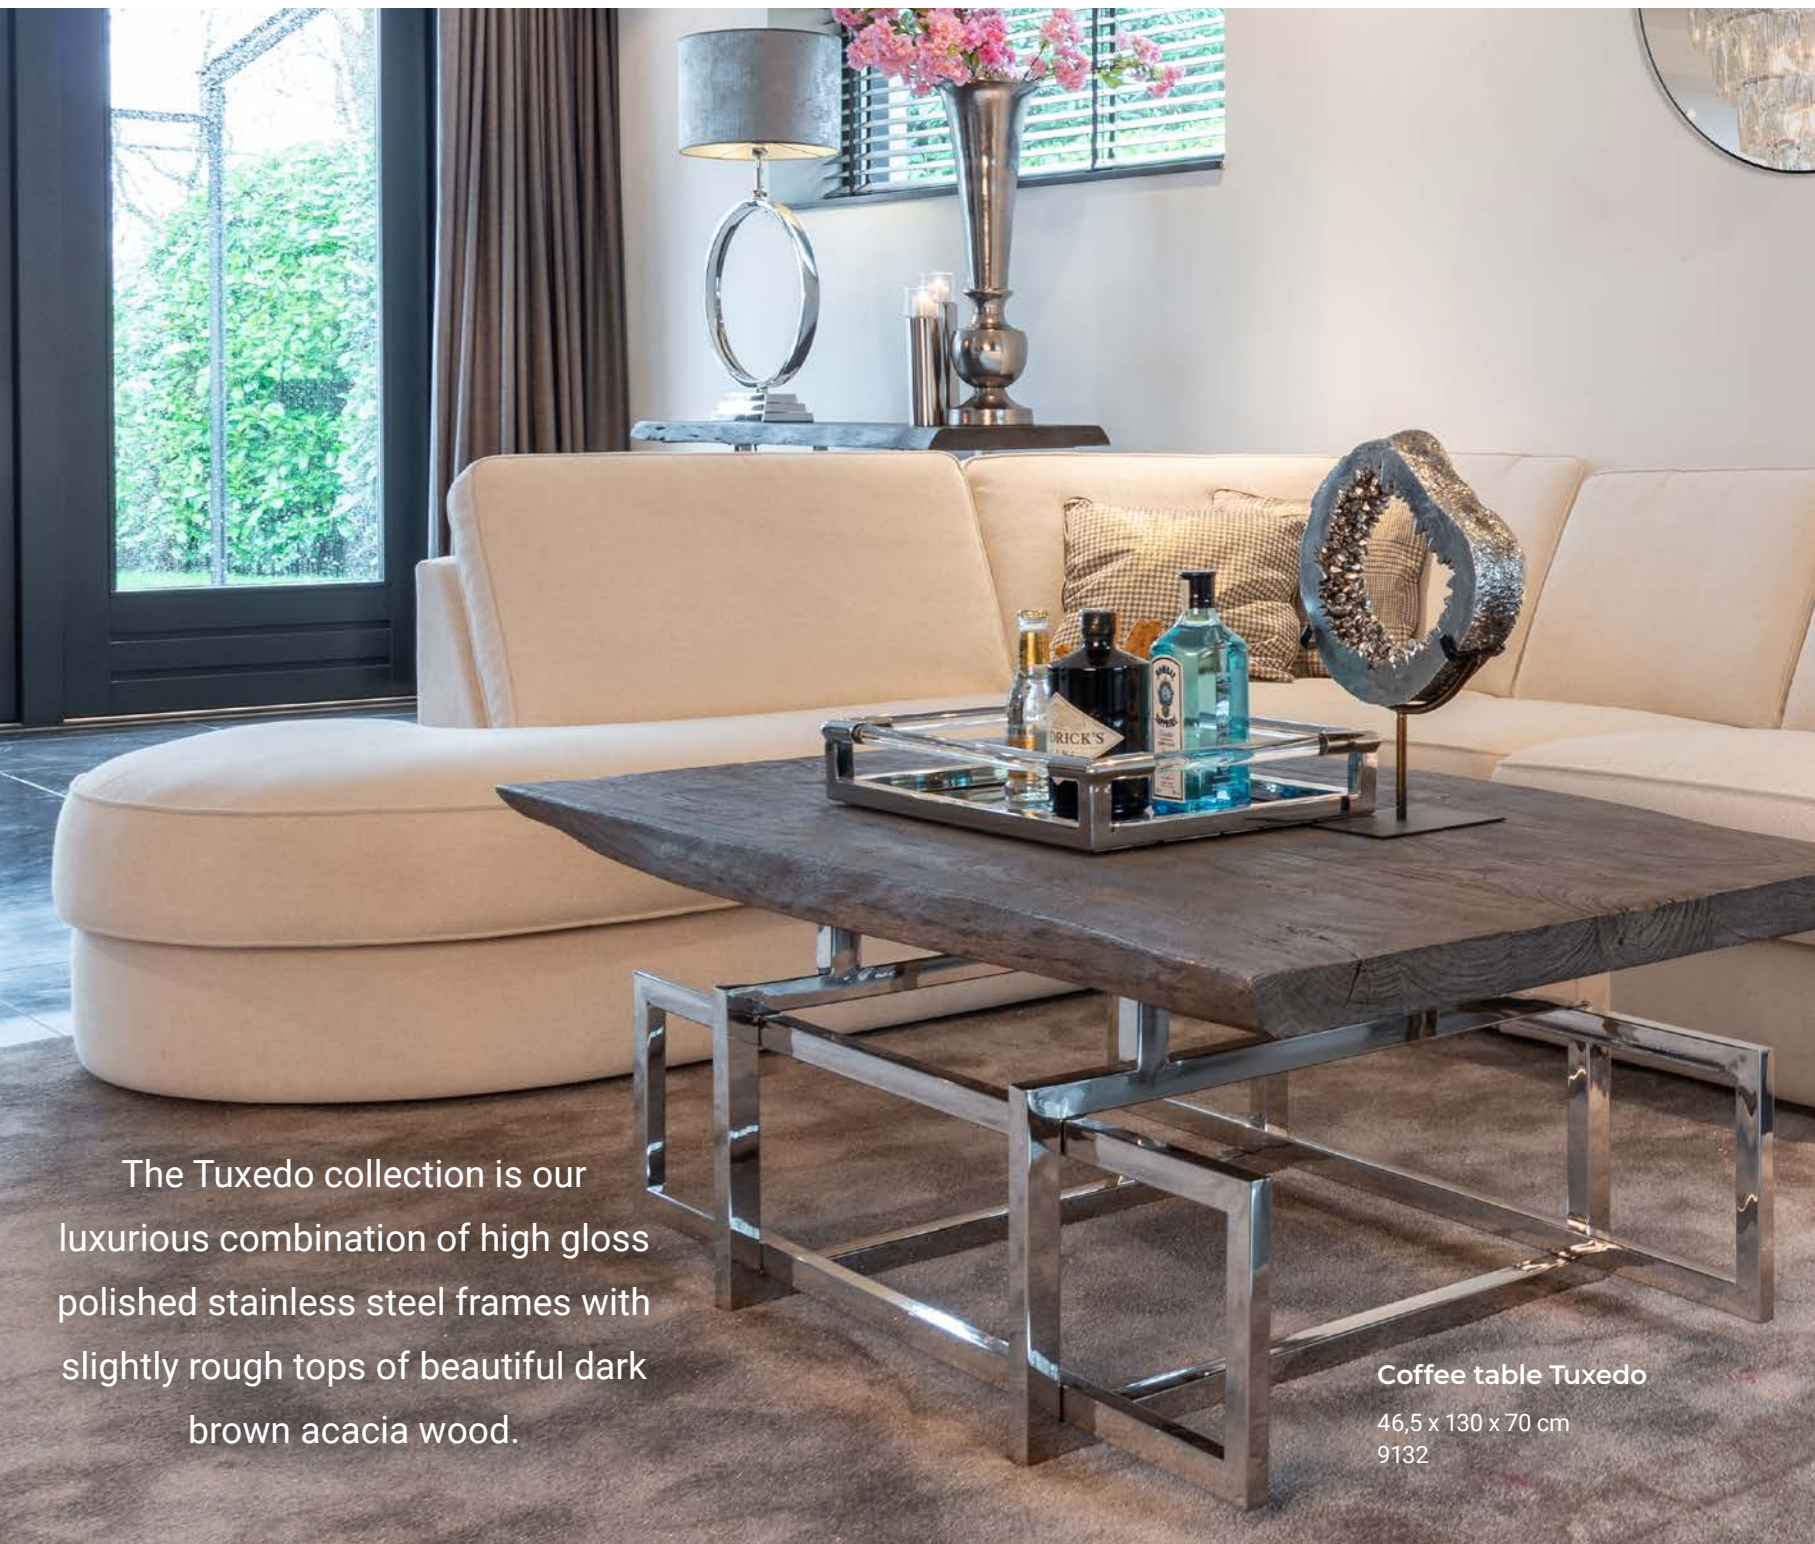

Dining table Tuxedo 200

76,5 x 200 x 100 cm
9133

Dining table Tuxedo 230

76,5 x 230 x 100 cm
9134

The Tuxedo collection is our luxurious combination of high gloss polished stainless steel frames with slightly rough tops of beautiful dark brown acacia wood.