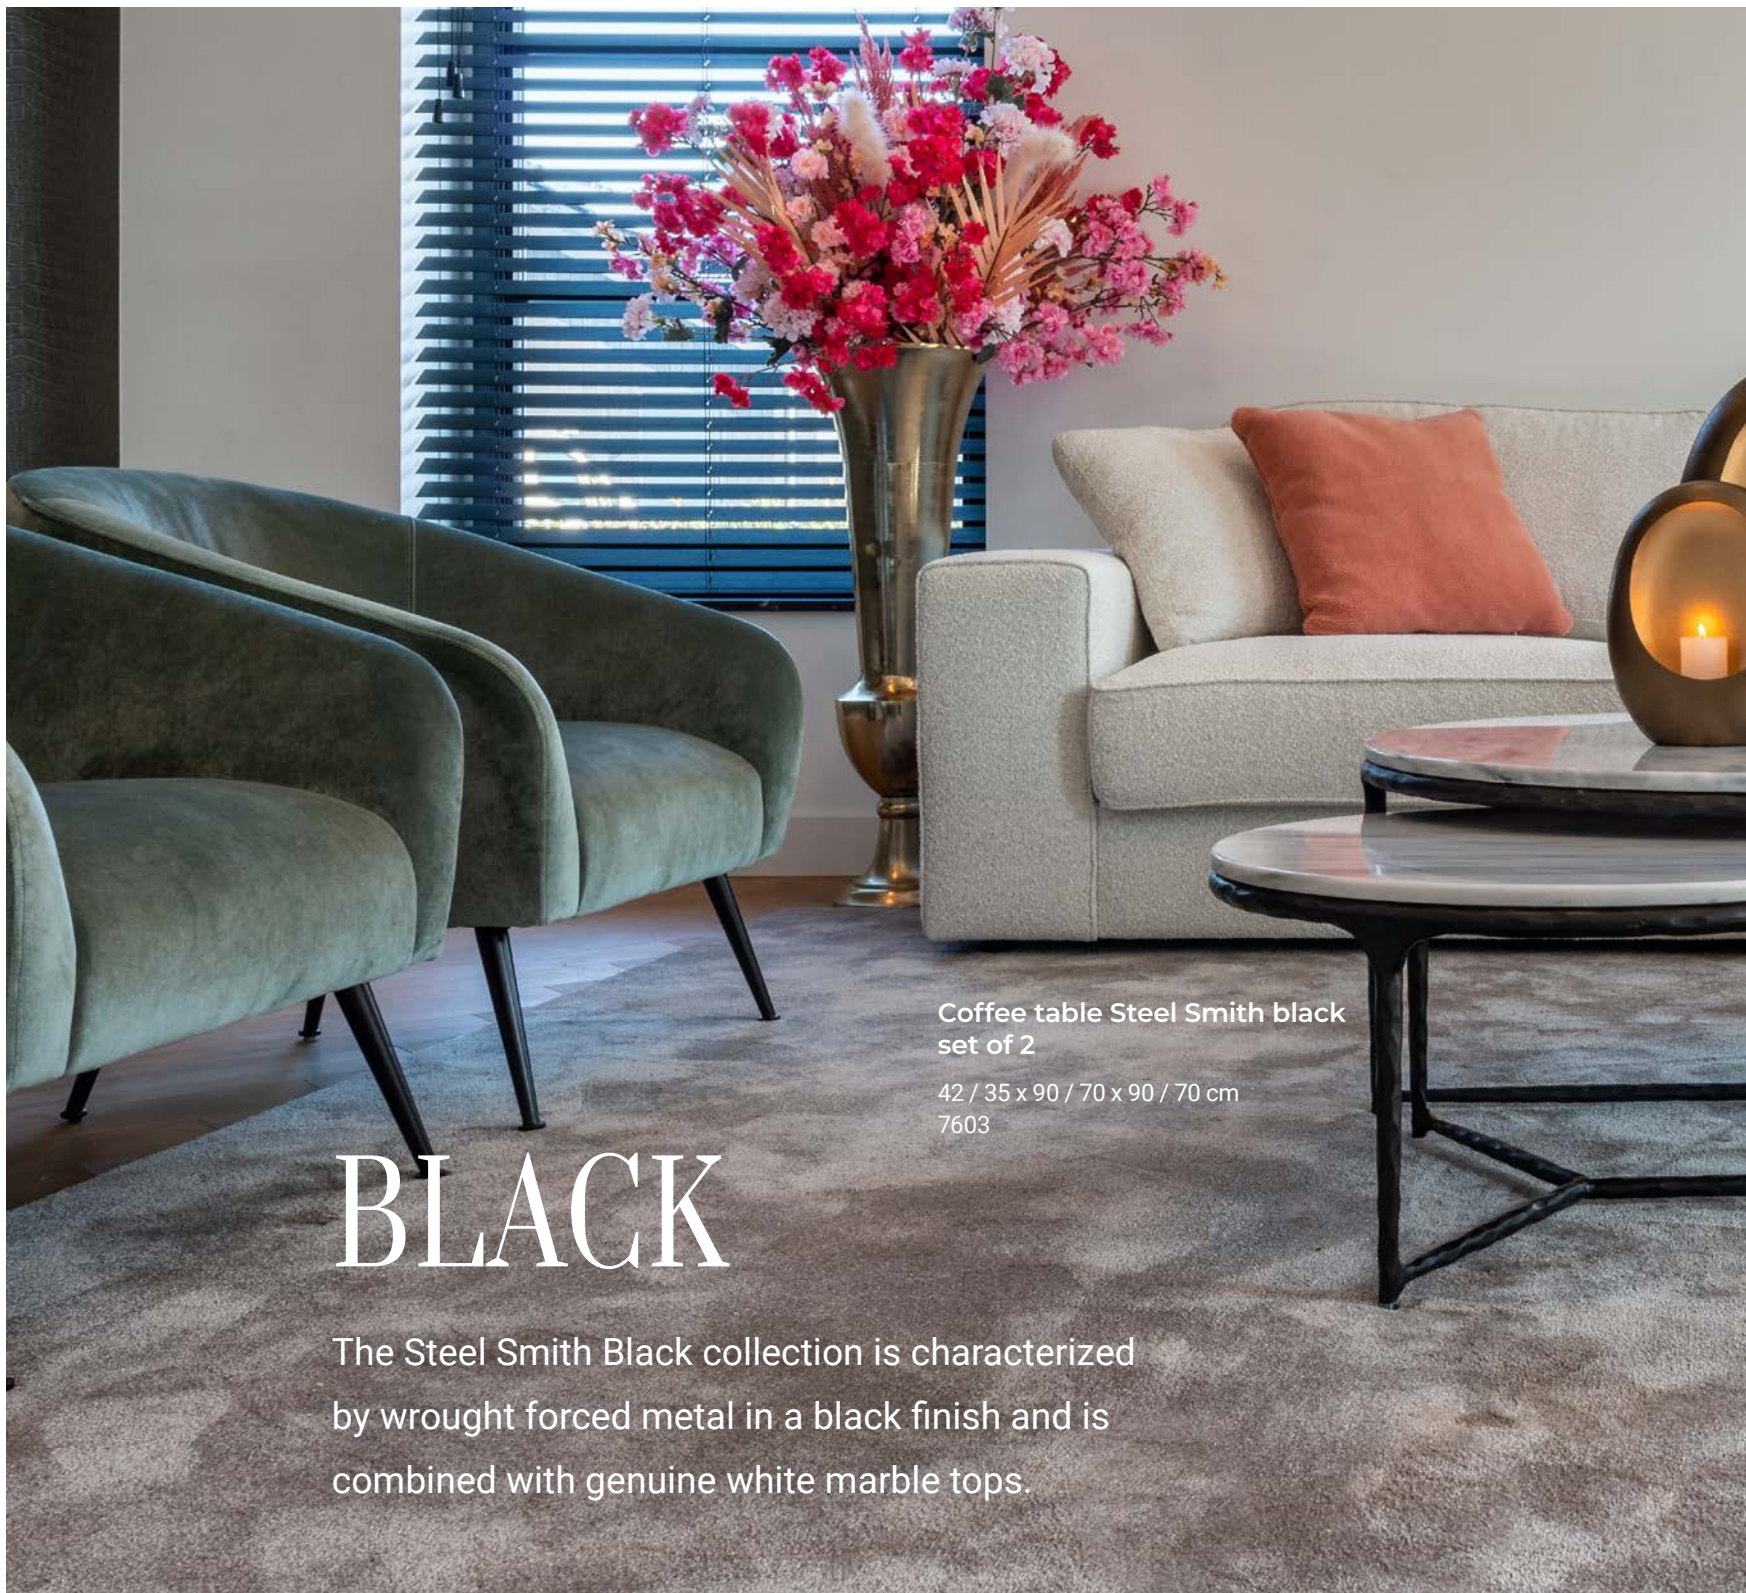

Sofa table Steel Smith brass

60 x 55 x 35 cm
7612

End table Steel Smith brass 50Ø

60 x 50 x 50 cm
7611

COLLECTION
STEEL SMITH

Coffee table Steel Smith black set of 2

42 / 35 x 90 / 70 x 90 / 70 cm
7603

BLACK