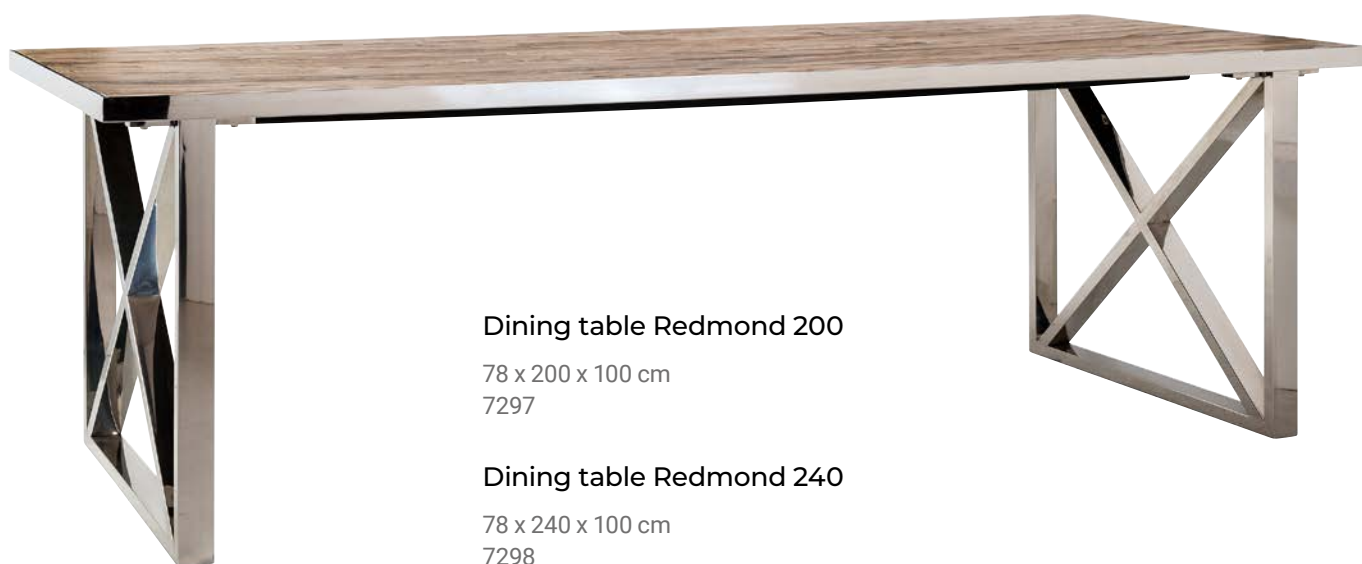

Dining table Tuxedo 200

76,5 x 200 x 100 cm
9133

Dining table Tuxedo 230

76,5 x 230 x 100 cm
9134

The Tuxedo collection is our luxurious combination of high gloss polished stainless steel frames with slightly rough tops of beautiful dark brown acacia wood.

Coffee table Tuxedo

46,5 x 130 x 70 cm
9132

Bar table Tuxedo

105 x 160 x 80 cm
9135

Console Tuxedo

82 x 140 x 40 cm
9130

COLLECTION
TUXEDO

End table Tuxedo

59 x 50 x 52 cm
9131

COLLECTION REDMOND

Our Redmond collection is a stylish combination of robust, recycled old elm wood parts and high gloss polished stainless steel frames in geometrical shapes.

Dining table Redmond 200