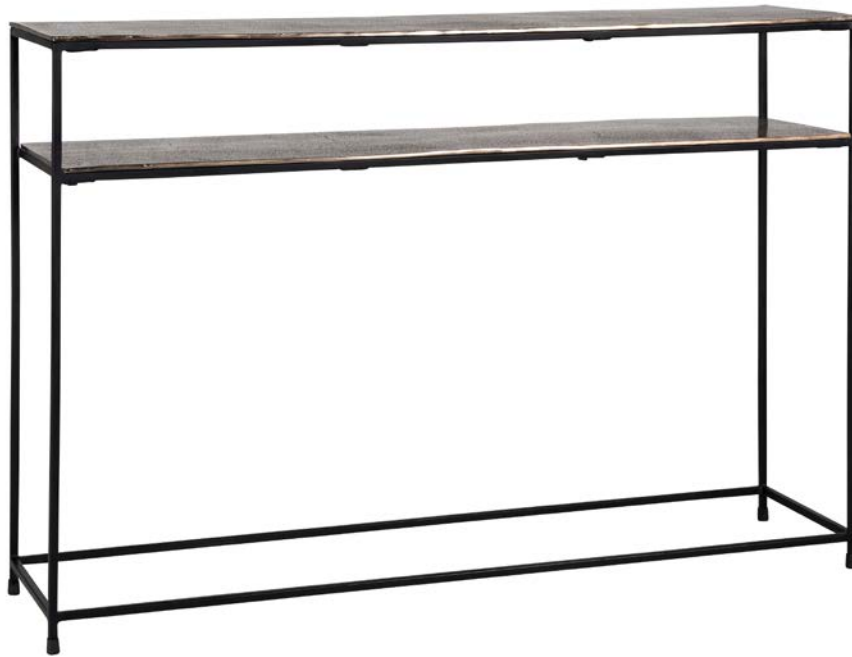

The Calloway collection has cast aluminum tops in a stunning champagne finish. Due to the manually casting process it has this one-of-a-kind look and feel to it. Subtle, black industrial iron frames ensure that your attention is fully caught by these beautiful tops.

Console Calloway

83 x 139 x 37 cm
825034

End table Calloway

61 x 42 x 42 cm
825035

Coffee table Calloway

47,5 x 123 x 68 cm
825036

Sofa table Calloway

54 x 54 x 29 cm
825037

COLLECTION CHANDON

Coffee table Lio set of 3

40 / 48 / 36 x 70 / 60 / 45 x 70 / 60 / 45 cm
825047

What's in a posh name? Just have a look at some of the beautiful champagne coloured tops in the bigger part of the Chandon collection. Chandon has a wide variety of corner tables, coffee tables and sofa tables in a number of finishes. Aluminum, black powder coated, gold plated just to name a few.