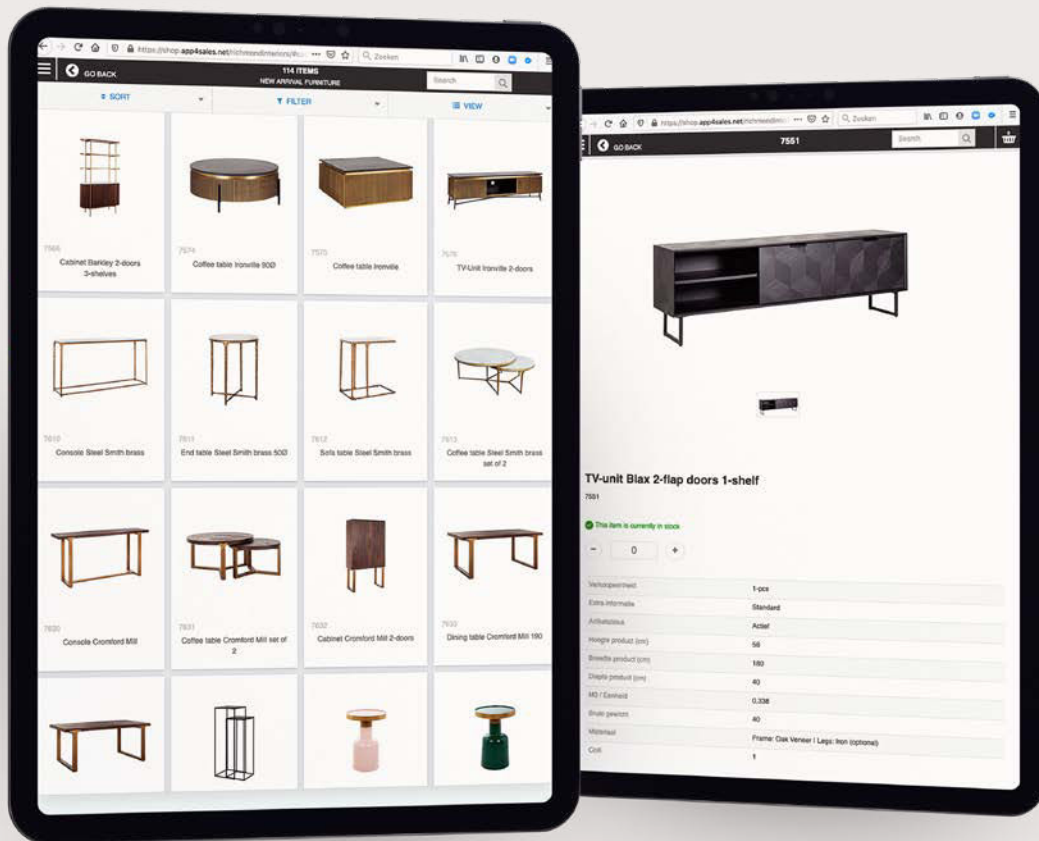

ORDER ONLINE B2B WEBSHOP

To login to your account just scan the QR code or enter
www.richmondinteriors.nl/b2b in your webbrowser.
If you don't have an account yet, you can request one at
sales@richmondinteriors.nl